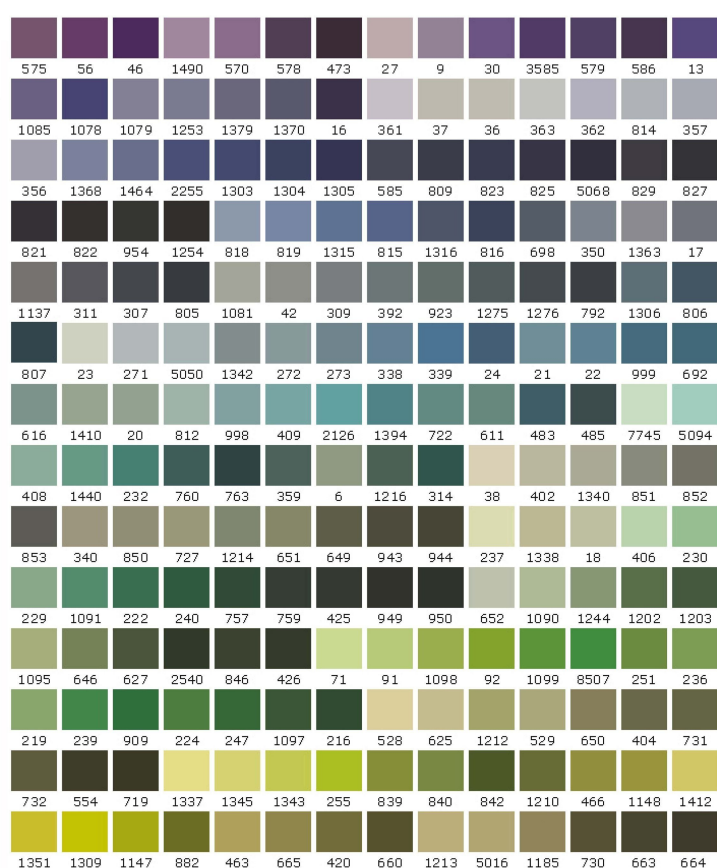

# Sapphire Poly/Poly corespun

120 x 2,500mtr & 5000mtr  
50 x 2000 mtr  
80 x 2500 & 5000mtr  
30 x 1000mtr